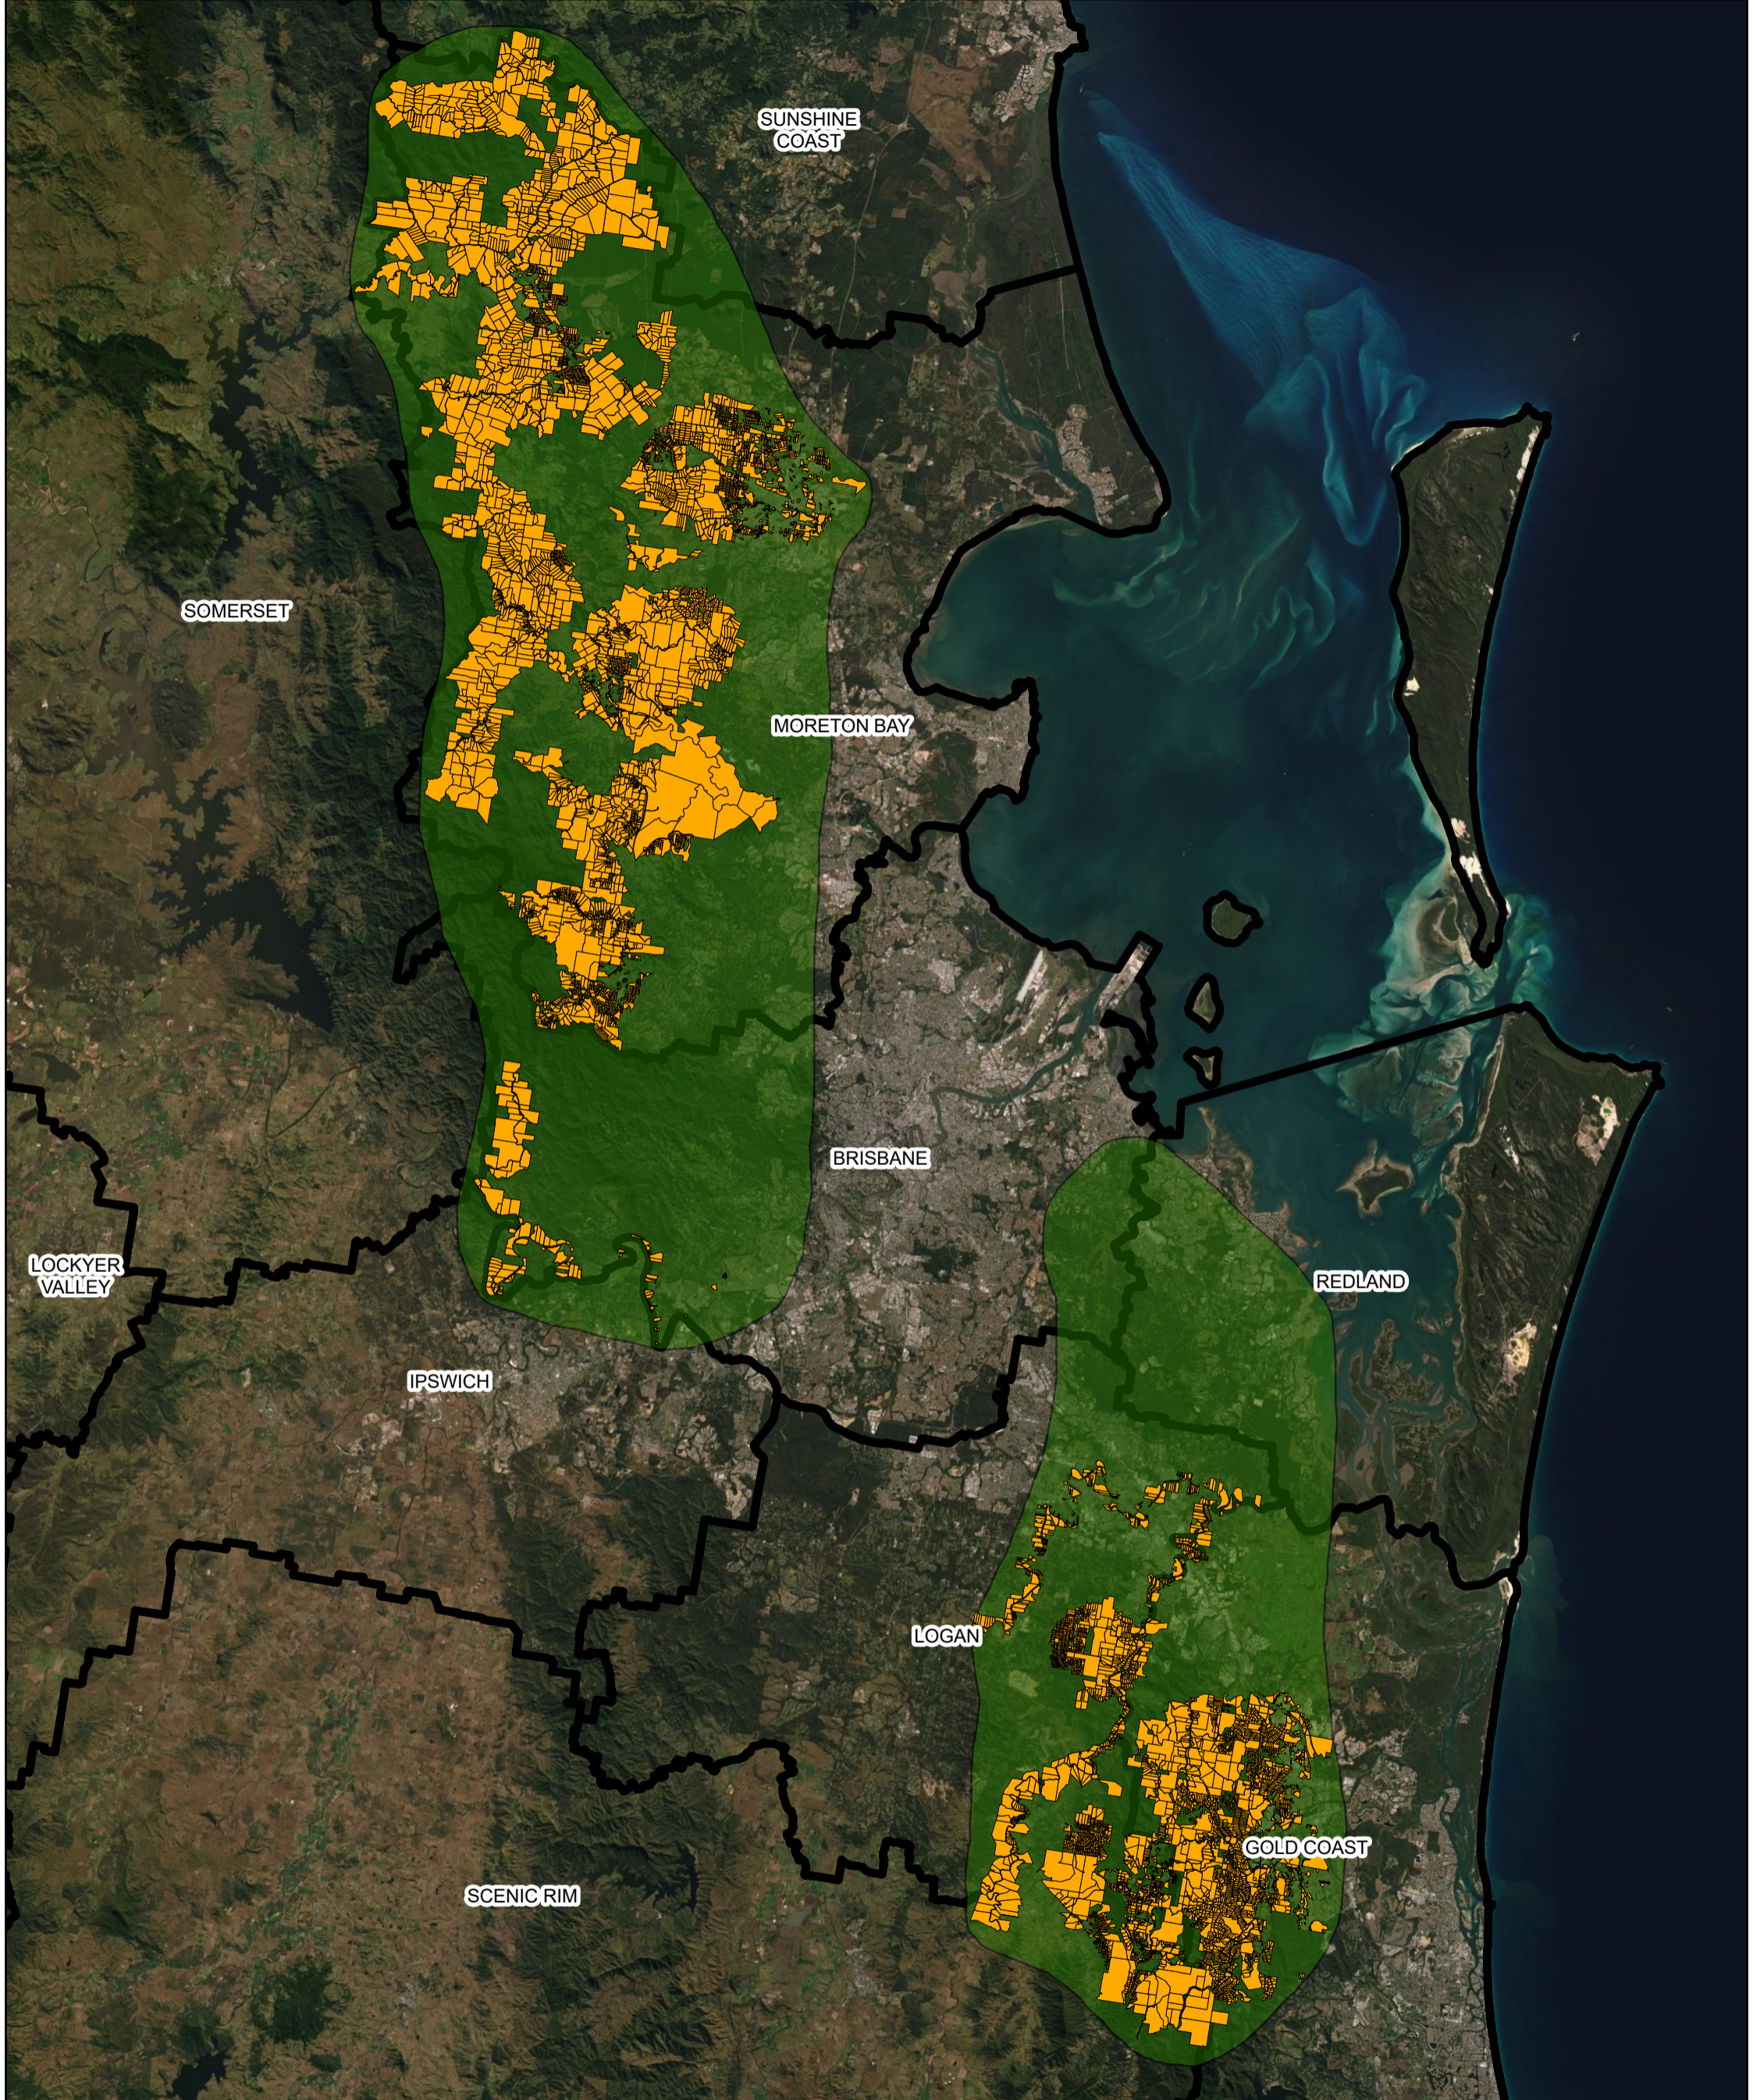

Richmond Birdwing Regional Habitat Corridor

- Legend**
- Priority properties (within 3km of habitat or adjacent to a major watercourse)
 - Regional corridors
 - Local Government Area

Datum/Projection:
GDA 1994 MGA Zone 56